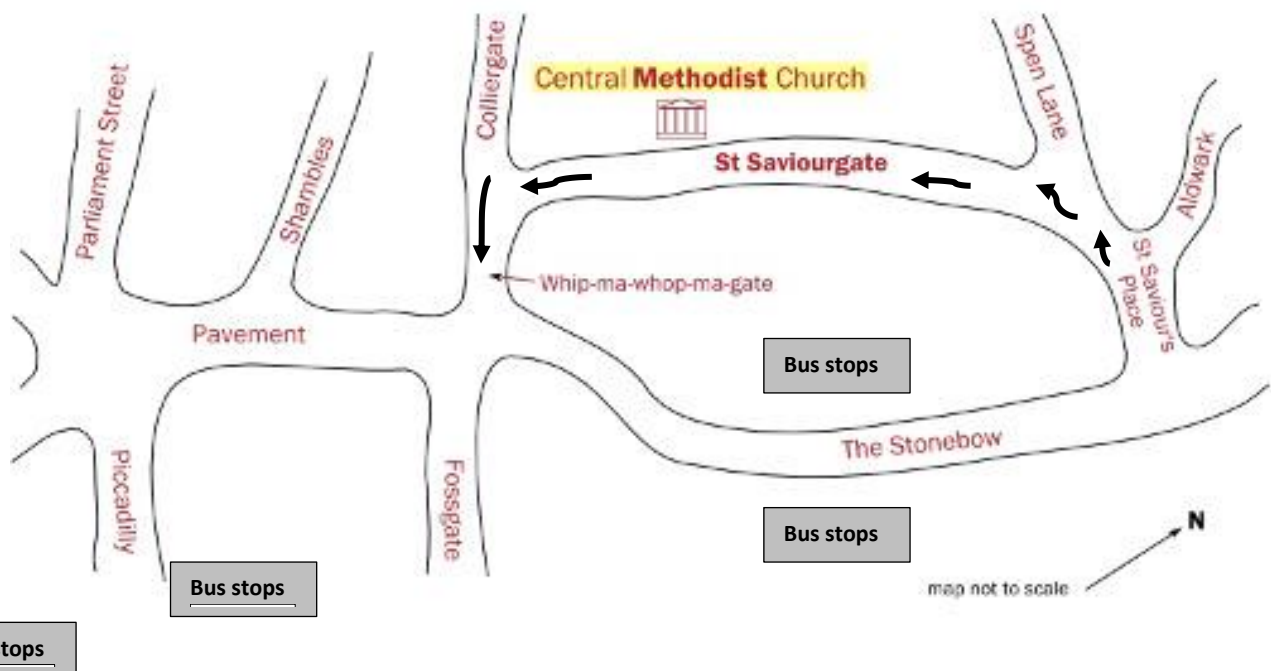

## Location of the Central Methodist Church

St. Saviourgate, York, YO1 8NQ

Entrance to the right of the building

### St Saviourgate is one way (see the arrows)

The entrance to the Hall is to the right-hand side of the building up a ramp or a few steps. There is also another level access for those with difficulties - please ask once you arrive at the location and someone will assist you.

### Map of the location...

Map and photographs taken from the York U3A web site with permission